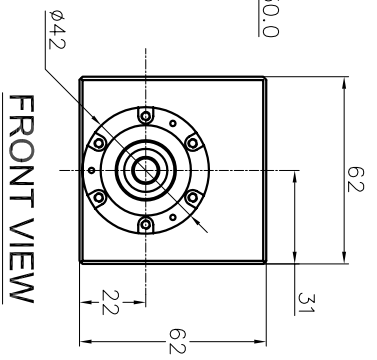

TOP VIEW

SIDE VIEW

NOTES:
 MODEL NO. 739-VTX-60EX

VORTEX 60EX